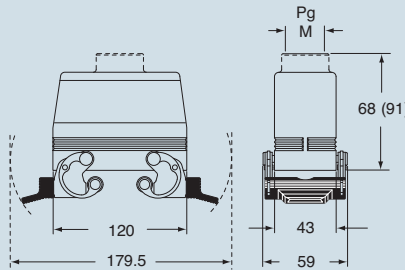

insert centre distance: 104 x 27 mm

The covers for C, G and LG, versions cannot be used together with coding pins. If this application is required, please contact ILME SpA.

**hoods with two levers**

**covers**

description	part No.	entry Pg	part No.	entry M	part No.
with levers, side entry <sup>1)</sup>	<b>CHO 24 X</b>	21	<b>MHO 24 X25</b>	25	
with levers, side entry <sup>1)</sup>			<b>MHO 24 X32</b>	32	
with levers, side entry, high construction <sup>1)</sup>	<b>CAO 24 X</b>	21	<b>MAO 24 X32</b>	32	
with levers, side entry, high construction <sup>1)</sup>	<b>CAO 24 X29</b>	29	<b>MAO 24 X40</b>	40	
with levers, top entry <sup>1)</sup>	<b>CHV 24 X</b>	21	<b>MHV 24 X25</b>	25	
with levers, top entry <sup>1)</sup>			<b>MHV 24 X32</b>	32	
with levers, top entry, high construction <sup>1)</sup>	<b>CAV 24 X</b>	21	<b>MAV 24 X32</b>	32	
with levers, top entry, high construction <sup>1)</sup>	<b>CAV 24 X29</b>	29	<b>MAV 24 X40</b>	40	
with 4 pegs (for enclosures with 2 levers with gasket)					<b>CHC 24</b>
with 4 pegs and gasket (for enclosures with 2 levers) <sup>2)</sup>					<b>CHC 24 C</b>
with 2 pegs (for enclosures with 1 lever with gasket)					<b>CHC 24 L</b>
with 2 levers (for hoods with 4 pegs)					<b>CHC 24 G</b>
with 1 lever (for hoods with 2 pegs)					<b>CHC 24 LG</b>

dimensions in mm

**CHO X (CAO X) and MHO X (MAO X)**

**CHV X (CAV X) and MHV X (MAV X)**

dimensions in mm

**CHC**

**CHC C**

**CHC L**

**CHC G**

**CHC LG**

**CALUS**® Type 4/4X/12

dimensions shown are not binding and may be changed without notice

size 104.27