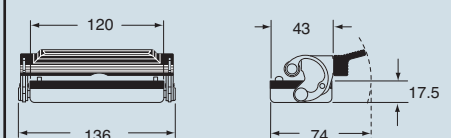

dimensions in mm

**CHO X (CAO X) and MHO X (MAO X)**

**CHV X (CAV X) and MHV X (MAV X)**

dimensions in mm

**CHC**

**CHC C**

**CHC L**

**CHC G**

**CHC LG**

**CALUS**® Type 4/4X/12

dimensions shown are not binding and may be changed without notice

size 104.27