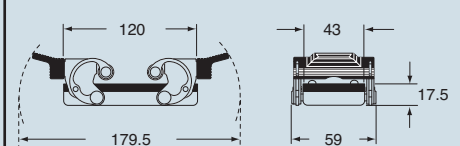

dimensions in mm

**CHO X (CAO X) and MHO X (MAO X)**

**CHV X (CAV X) and MHV X (MAV X)**

dimensions in mm

**CHC**

**CHC C**

**CHC L**

**CHC G**

**CHC LG**

**CALUS**® Type 4/4X/12

dimensions shown are not binding and may be changed without notice

size 104.27