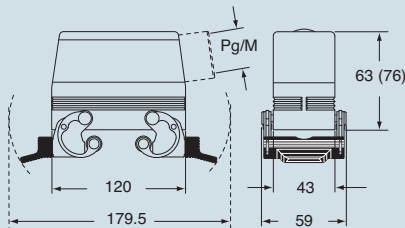

insert centre distance: 104 x 27 mm

The covers for C, G and LG, versions cannot be used together with coding pins. If this application is required, please contact ILME SpA.

**hoods with two levers**

**covers**

description	part No.	entry Pg	part No.	entry M	part No.
with levers, side entry <sup>1)</sup>	<b>CHO 24 X</b>	21	<b>MHO 24 X25</b>	25	
with levers, side entry <sup>1)</sup>			<b>MHO 24 X32</b>	32	
with levers, side entry, high construction <sup>1)</sup>	<b>CAO 24 X</b>	21	<b>MAO 24 X32</b>	32	
with levers, side entry, high construction <sup>1)</sup>	<b>CAO 24 X29</b>	29	<b>MAO 24 X40</b>	40	
with levers, top entry <sup>1)</sup>	<b>CHV 24 X</b>	21	<b>MHV 24 X25</b>	25	
with levers, top entry <sup>1)</sup>			<b>MHV 24 X32</b>	32	
with levers, top entry, high construction <sup>1)</sup>	<b>CAV 24 X</b>	21	<b>MAV 24 X32</b>	32	
with levers, top entry, high construction <sup>1)</sup>	<b>CAV 24 X29</b>	29	<b>MAV 24 X40</b>	40	
with 4 pegs (for enclosures with 2 levers with gasket)					<b>CHC 24</b>
with 4 pegs and gasket (for enclosures with 2 levers) <sup>2)</sup>					<b>CHC 24 C</b>
with 2 pegs (for enclosures with 1 lever with gasket)					<b>CHC 24 L</b>
with 2 levers (for hoods with 4 pegs)					<b>CHC 24 G</b>
with 1 lever (for hoods with 2 pegs)					<b>CHC 24 LG</b>

dimensions in mm

**CHO X (CAO X) and MHO X (MAO X)**

**CHV X (CAV X) and MHV X (MAV X)**

dimensions in mm

**CHC**

**CHC C**

**CHC L**

**CHC G**

**CHC LG**

**CALUS**® Type 4/4X/12

dimensions shown are not binding and may be changed without notice

size 104.27