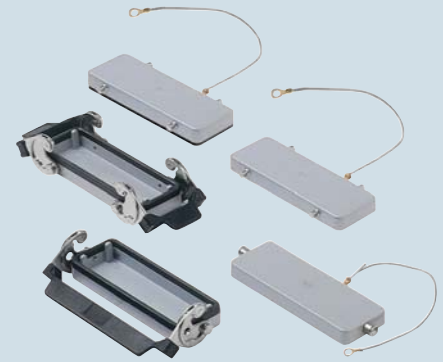

inserts:		page
CD .....	64 poles + ⊕	45
CDD .....	108 poles + ⊕	58
CQE .....	46 poles + ⊕	77
CN .....	24 poles + ⊕	83
CCE .....	24 poles + ⊕	92
CNE, CSE .....	24 poles + ⊕	93
CSS .....	24 poles + ⊕	101
CMSE .....	10+2 (aux) poles + ⊕	118
CMCE .....	10+2 (aux) poles + ⊕	118
CX .....	4/8 poles + ⊕	133
MIXO .....	6 modules	137-151

insert centre distance: 104 x 27 mm

The covers for C, G and LG, versions cannot be used together with coding pins. If this application is required, please contact ILME SpA.

**hoods with two levers**

**covers**

description	part No.	entry Pg	part No.	entry M	part No.
with levers, side entry <sup>1)</sup>	<b>CHO 24 X</b>	21	<b>MHO 24 X25</b>	25	
with levers, side entry <sup>1)</sup>			<b>MHO 24 X32</b>	32	
with levers, side entry, high construction <sup>1)</sup>	<b>CAO 24 X</b>	21	<b>MAO 24 X32</b>	32	
with levers, side entry, high construction <sup>1)</sup>	<b>CAO 24 X29</b>	29	<b>MAO 24 X40</b>	40	
with levers, top entry <sup>1)</sup>	<b>CHV 24 X</b>	21	<b>MHV 24 X25</b>	25	
with levers, top entry <sup>1)</sup>			<b>MHV 24 X32</b>	32	
with levers, top entry, high construction <sup>1)</sup>	<b>CAV 24 X</b>	21	<b>MAV 24 X32</b>	32	
with levers, top entry, high construction <sup>1)</sup>	<b>CAV 24 X29</b>	29	<b>MAV 24 X40</b>	40	
with 4 pegs (for enclosures with 2 levers with gasket)					<b>CHC 24</b>
with 4 pegs and gasket (for enclosures with 2 levers) <sup>2)</sup>					<b>CHC 24 C</b>
with 2 pegs (for enclosures with 1 lever with gasket)					<b>CHC 24 L</b>
with 2 levers (for hoods with 4 pegs)					<b>CHC 24 G</b>
with 1 lever (for hoods with 2 pegs)					<b>CHC 24 LG</b>